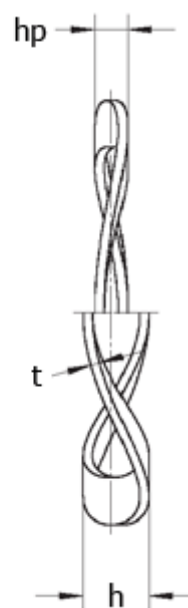

# Data Sheet

Article number: 22011310

Description: Wave washer L&M 31,7x24,5x0,5 K2  
for bearing : 6201, 6002, 16002

## Measures

d1 = 24.20  
d2 = 31.40  
F (N) at  $hp$  = 250.0  
For bearing = 6201  
h = 2.4  
 $hp$  = 1.00  
t = 0.50  
Waves = 3

Weight (kg) / 100 pcs = 0.127